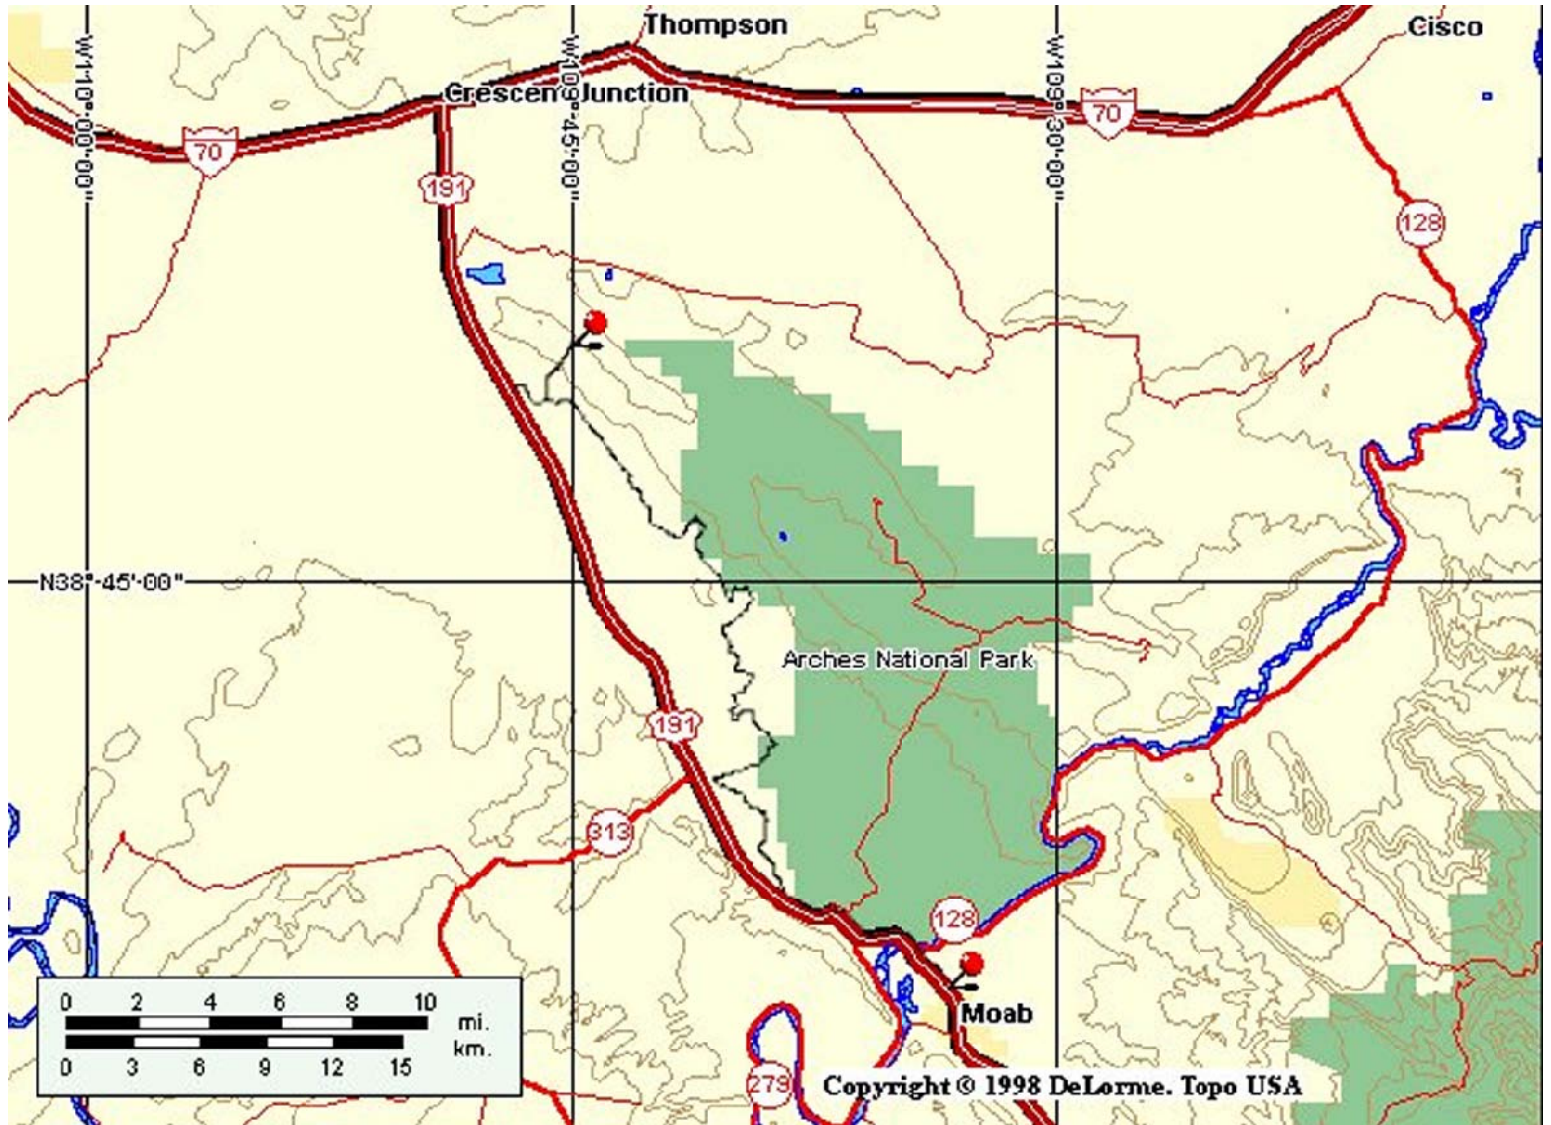

Moab Trail Map - Copper Ridge

Visit Moab4x4Parts for more Moab Trail Maps
<http://www.moab4x4parts.com>
1-800-566-3646