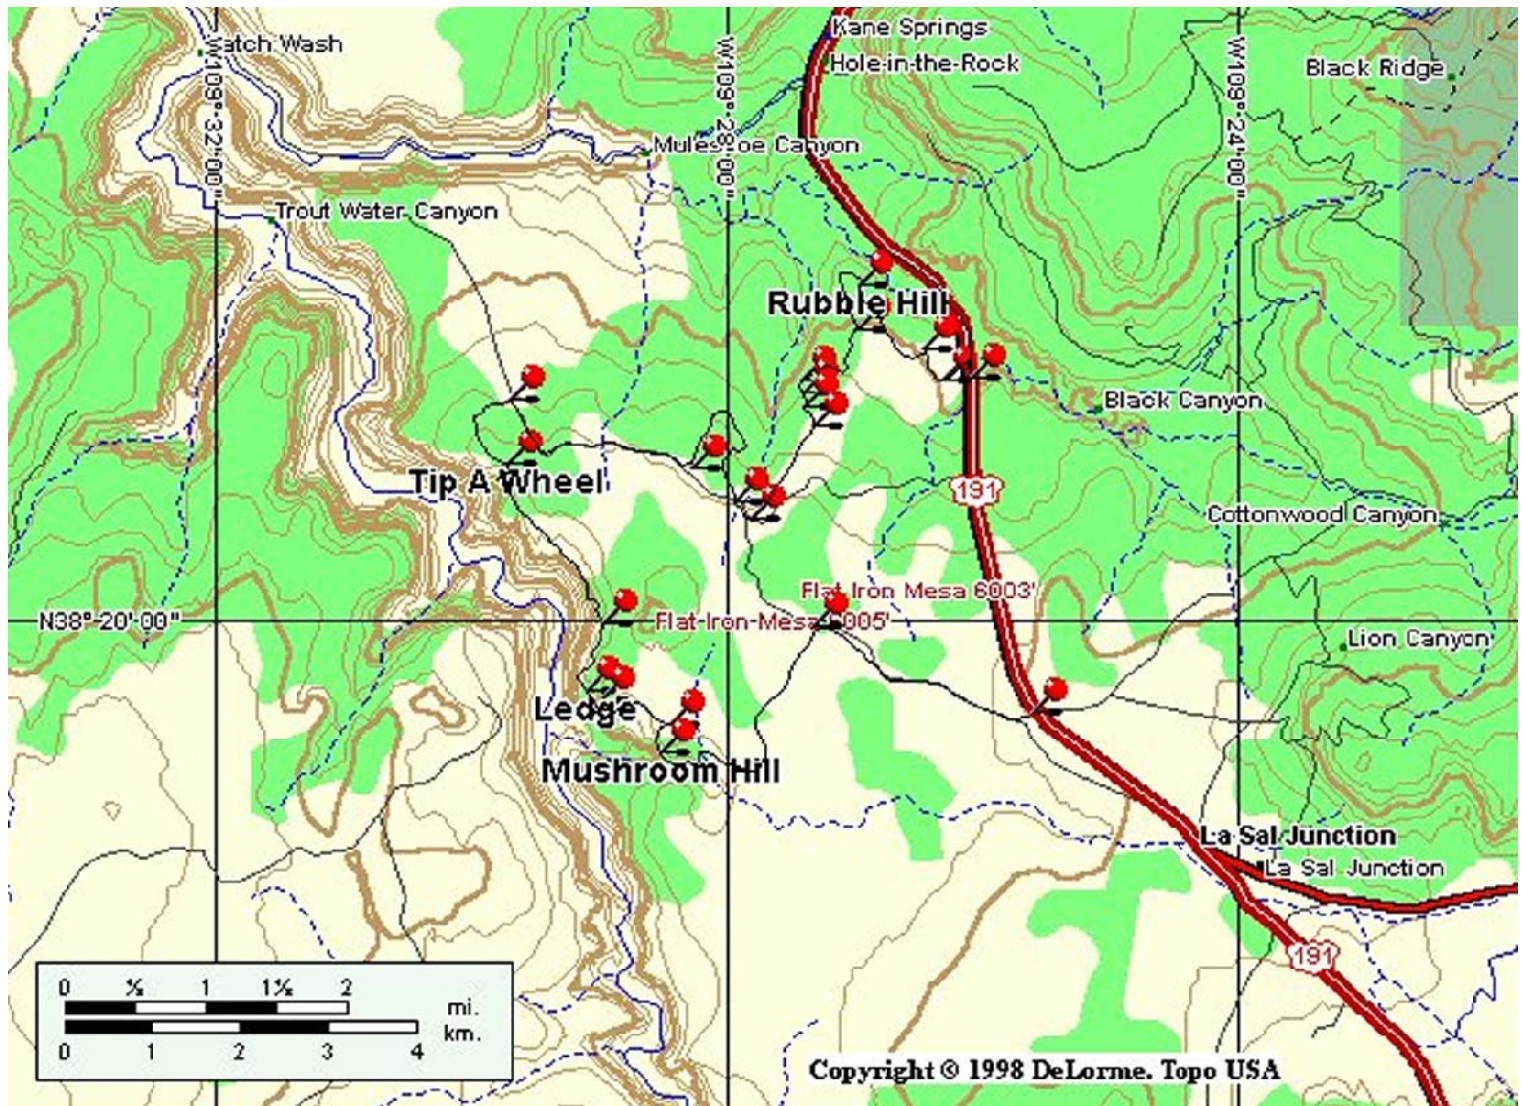

# Moab Trail Map - Flat Iron Mesa

Visit Moab4x4Parts for more Moab Trail Maps  
<http://www.moab4x4parts.com>  
1-800-566-3646