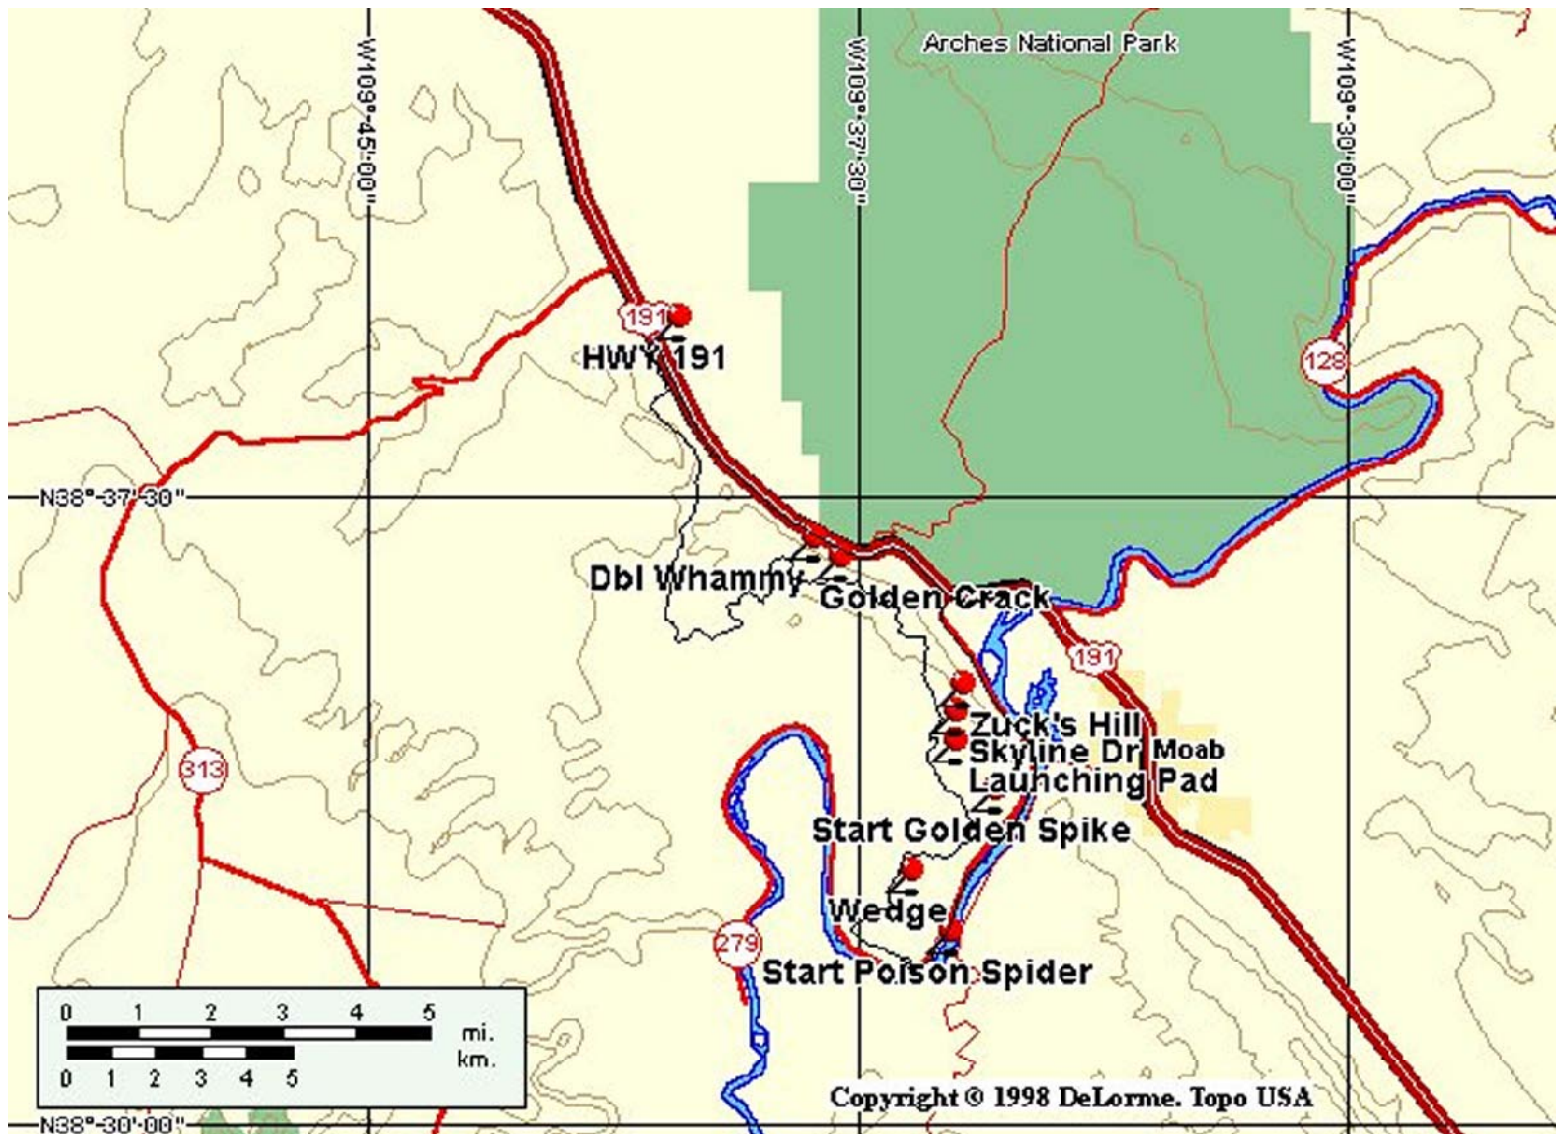

Moab Trail Map - Golden Spike

Visit Moab4x4Parts for more Moab Trail Maps
<http://www.moab4x4parts.com>
1-800-566-3646