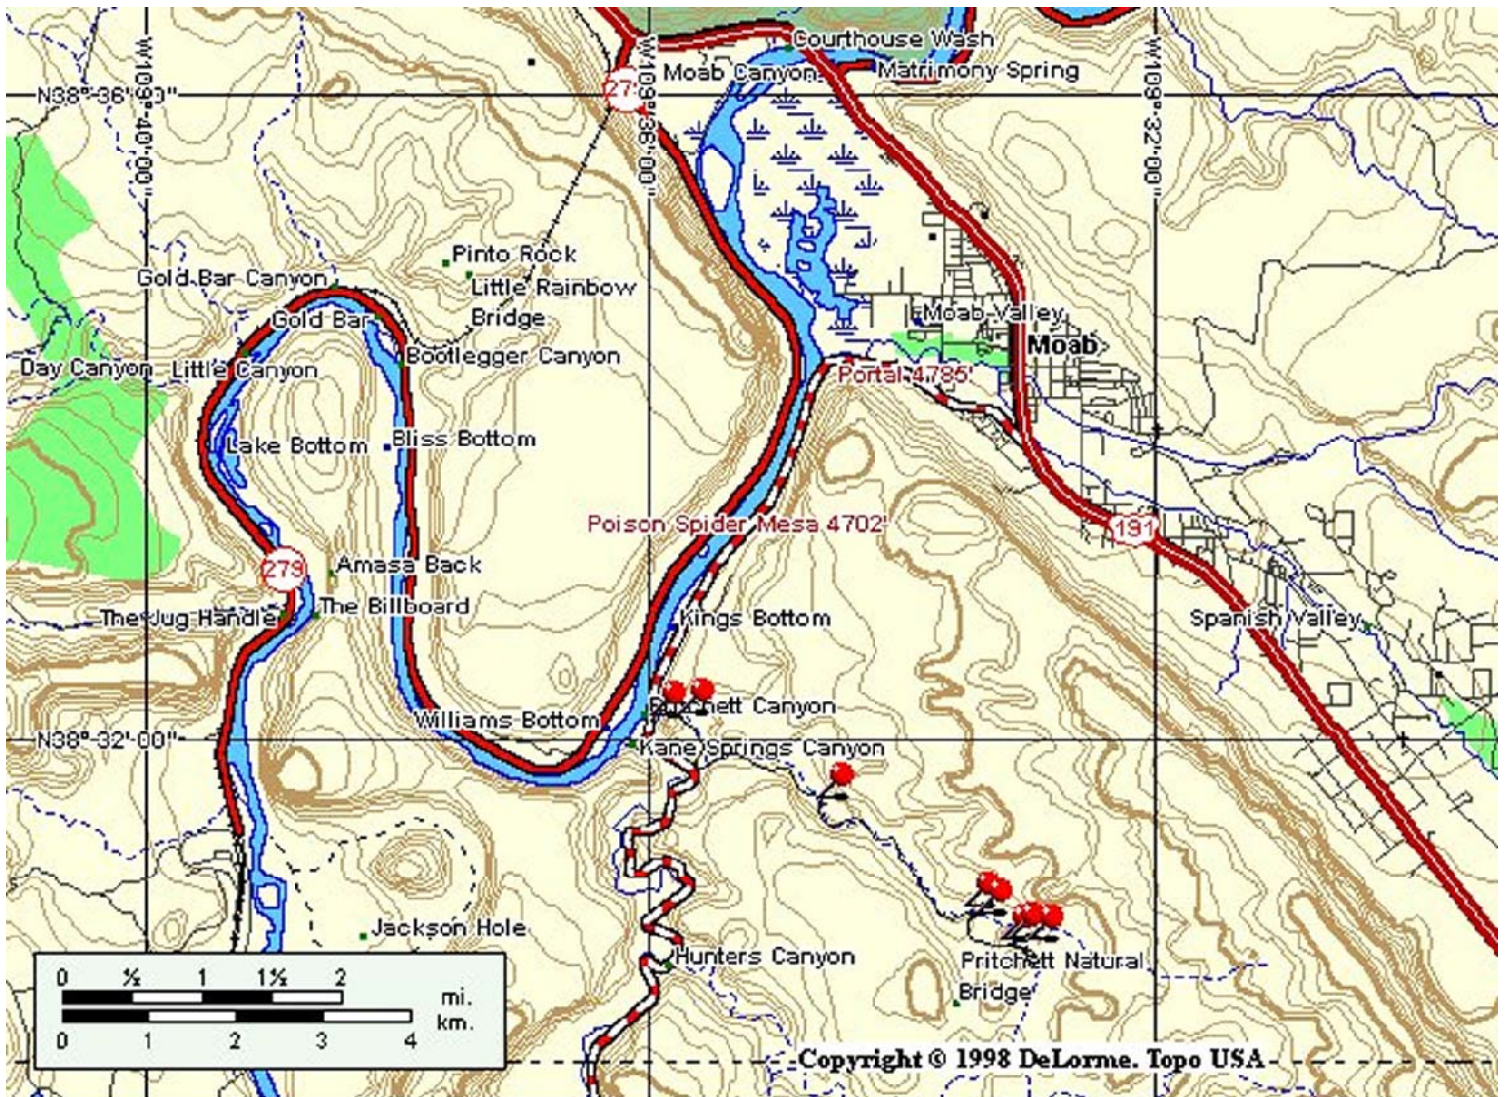

Moab Trails - Pritchett Canyon

Visit Moab4x4Parts for more Moab Trail Maps
<http://www.moab4x4parts.com>
1-800-566-3646