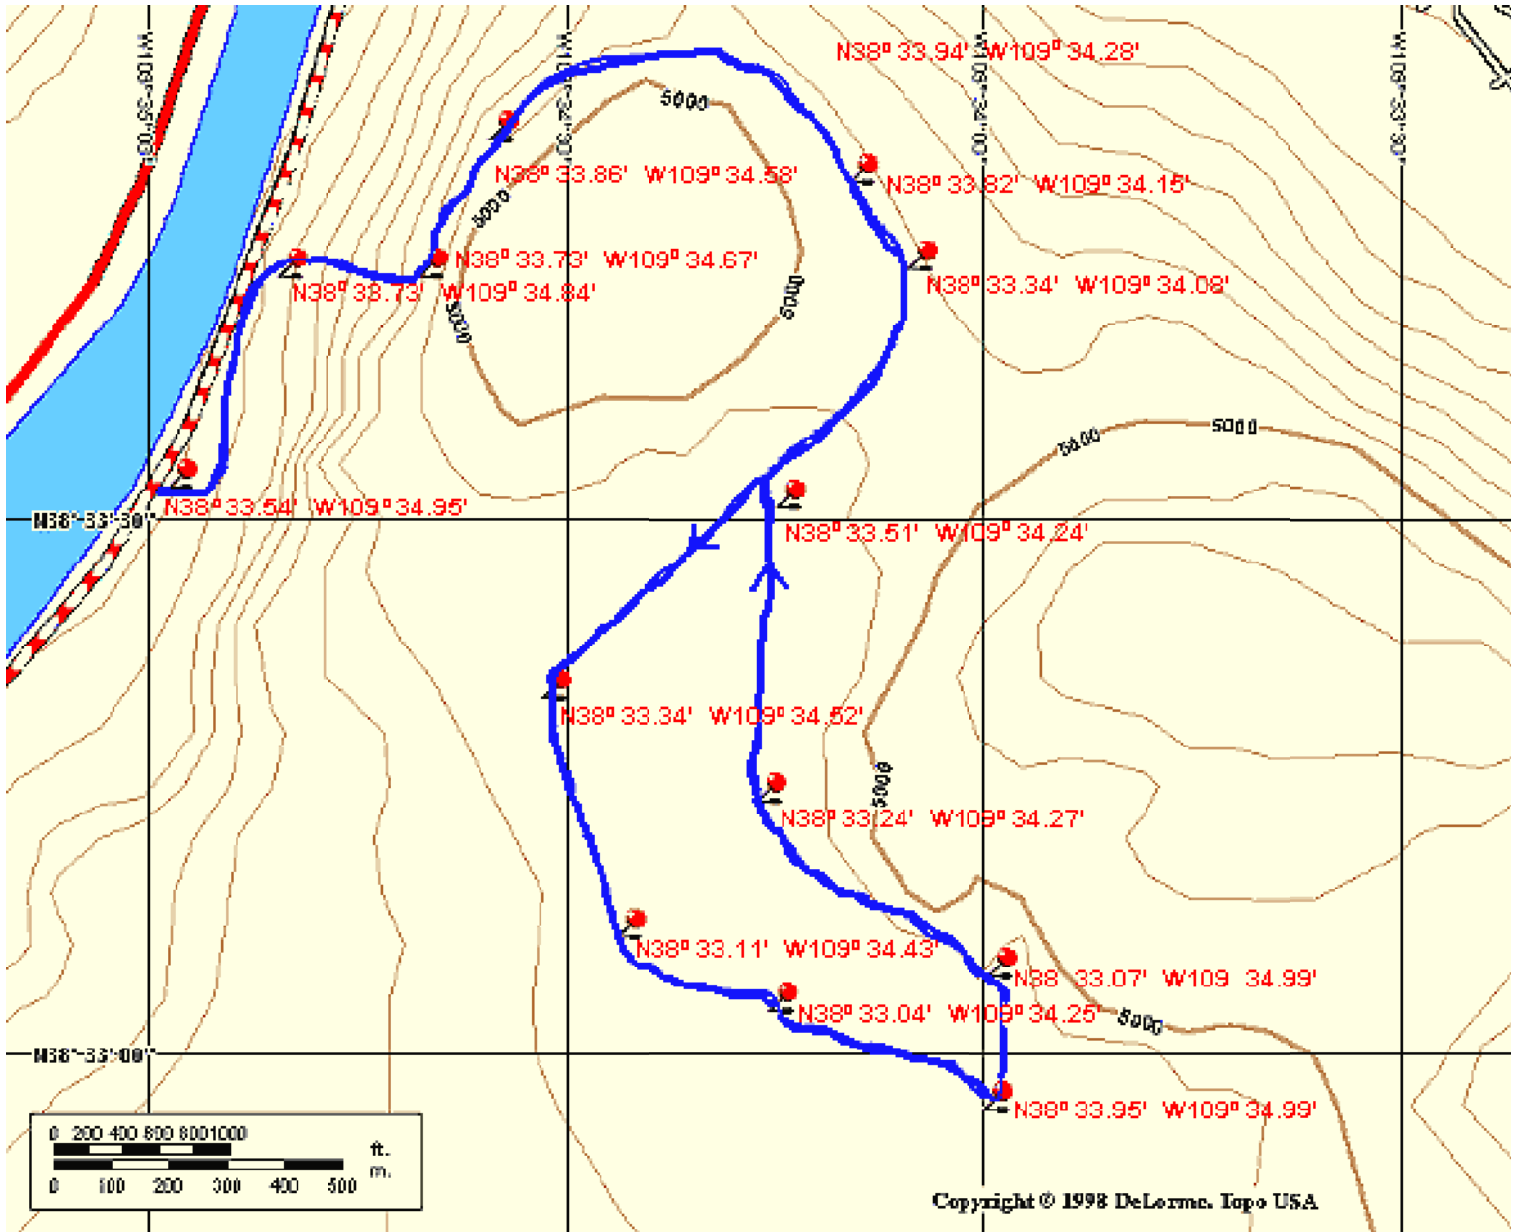

# Moab Rim Trail Map

For more Moab Trail Maps got to  
Moab4x4Parts.com  
<http://www.moab4x4parts.com>  
1-800-566-3646